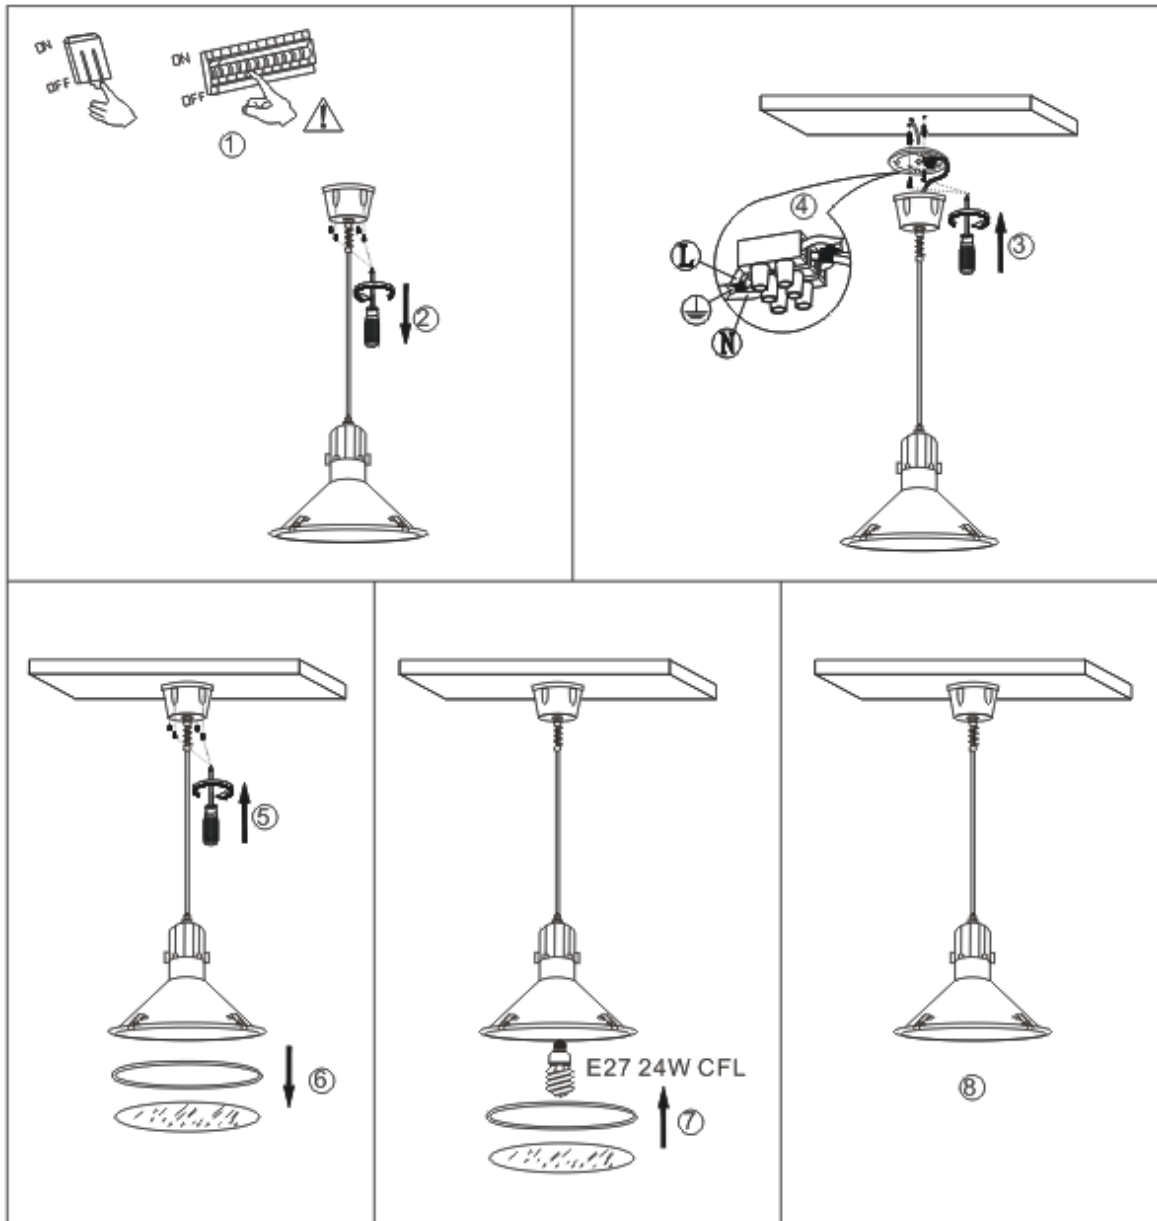

Line drawing of the item

Item number: 79459/25/31

Installation drawing

Technical details

materials used: AL+GLASS	
color:	Matt White
dimmable and how is the fixture dimmable:	
size:	Height: 1800mm Length: D:255mm Width: Net Weight: 0.95kg
power requirements:	220-240V~50Hz
bulb type and maximum Wattage:	E27 CFL Max. 24W
number of bulbs:	1xE27
IP degree:	IP44