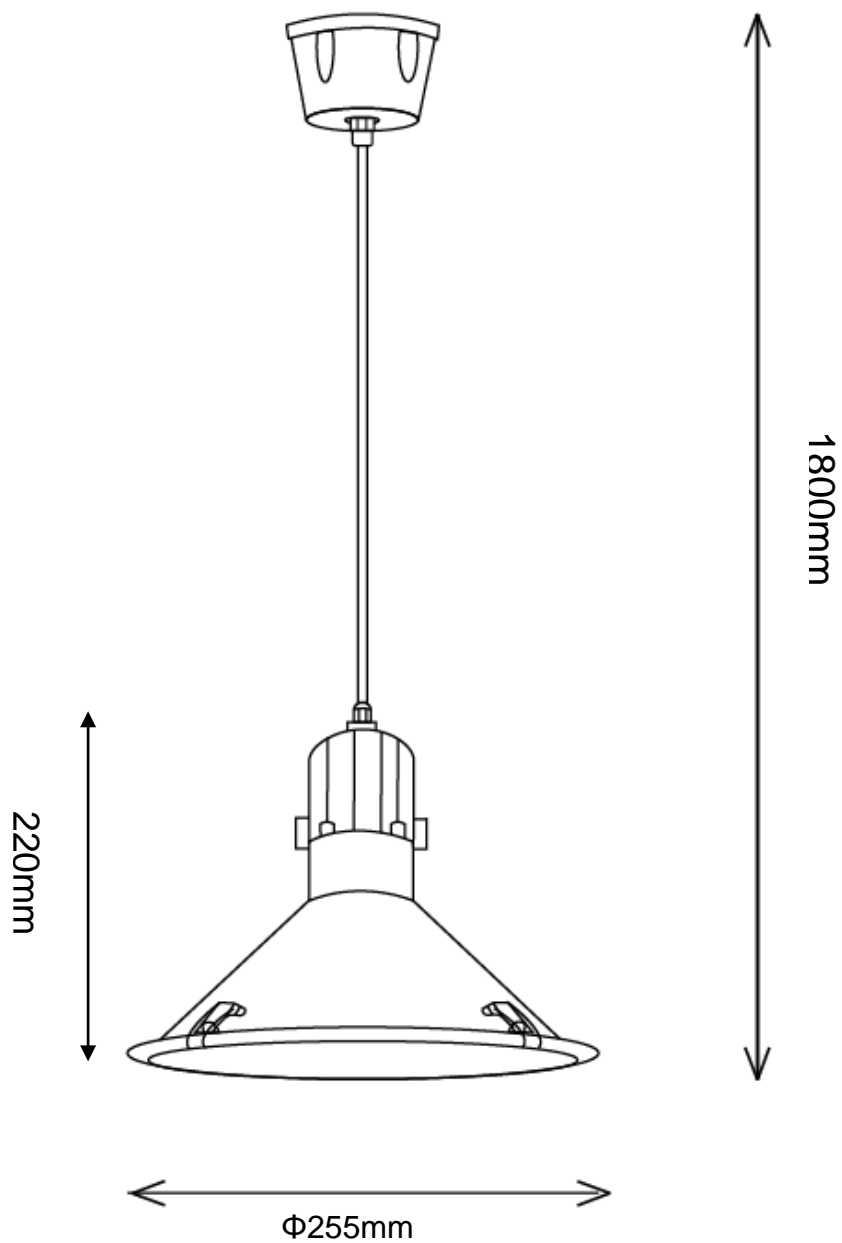

Line drawing of the item

Item number: 79459/25/31

Installation drawing

Technical details

materials used: AL+GLASS	
color:	Matt White
dimmable and how is the fixture dimmable:	
size:	Height: 1800mm Length: D:255mm Width: Net Weight: 0.95kg
power requirements:	220-240V~50Hz
bulb type and maximum Wattage:	E27 CFL Max. 24W
number of bulbs:	1xE27
IP degree:	IP44