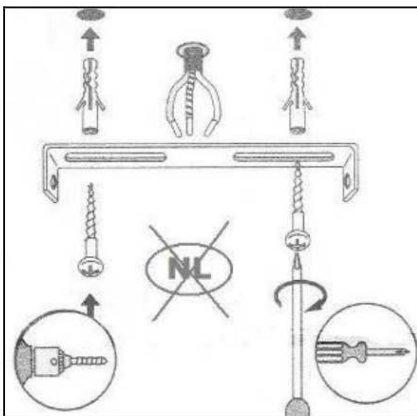

Installation drawing