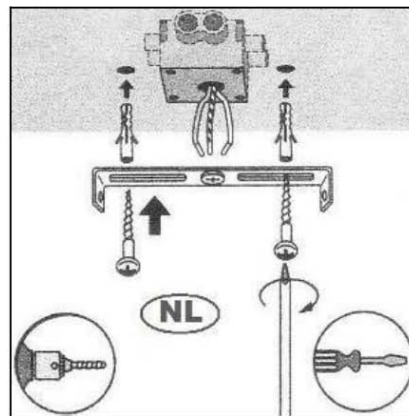

Installation drawing