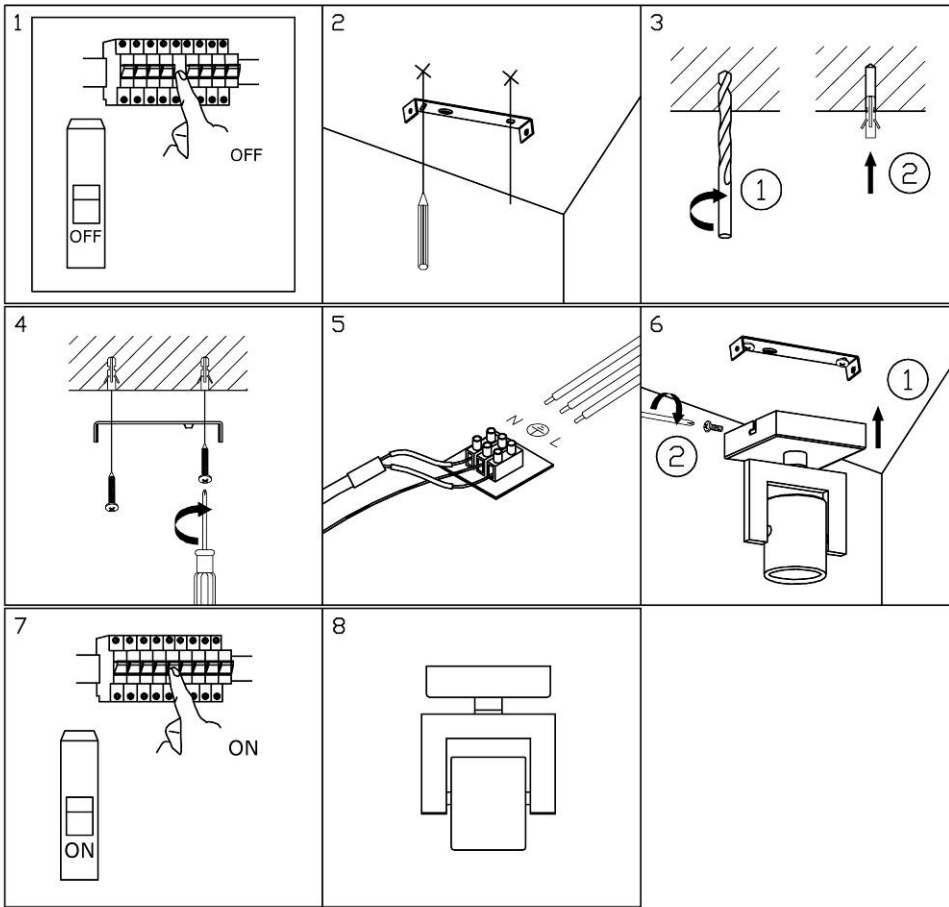

Installation drawing