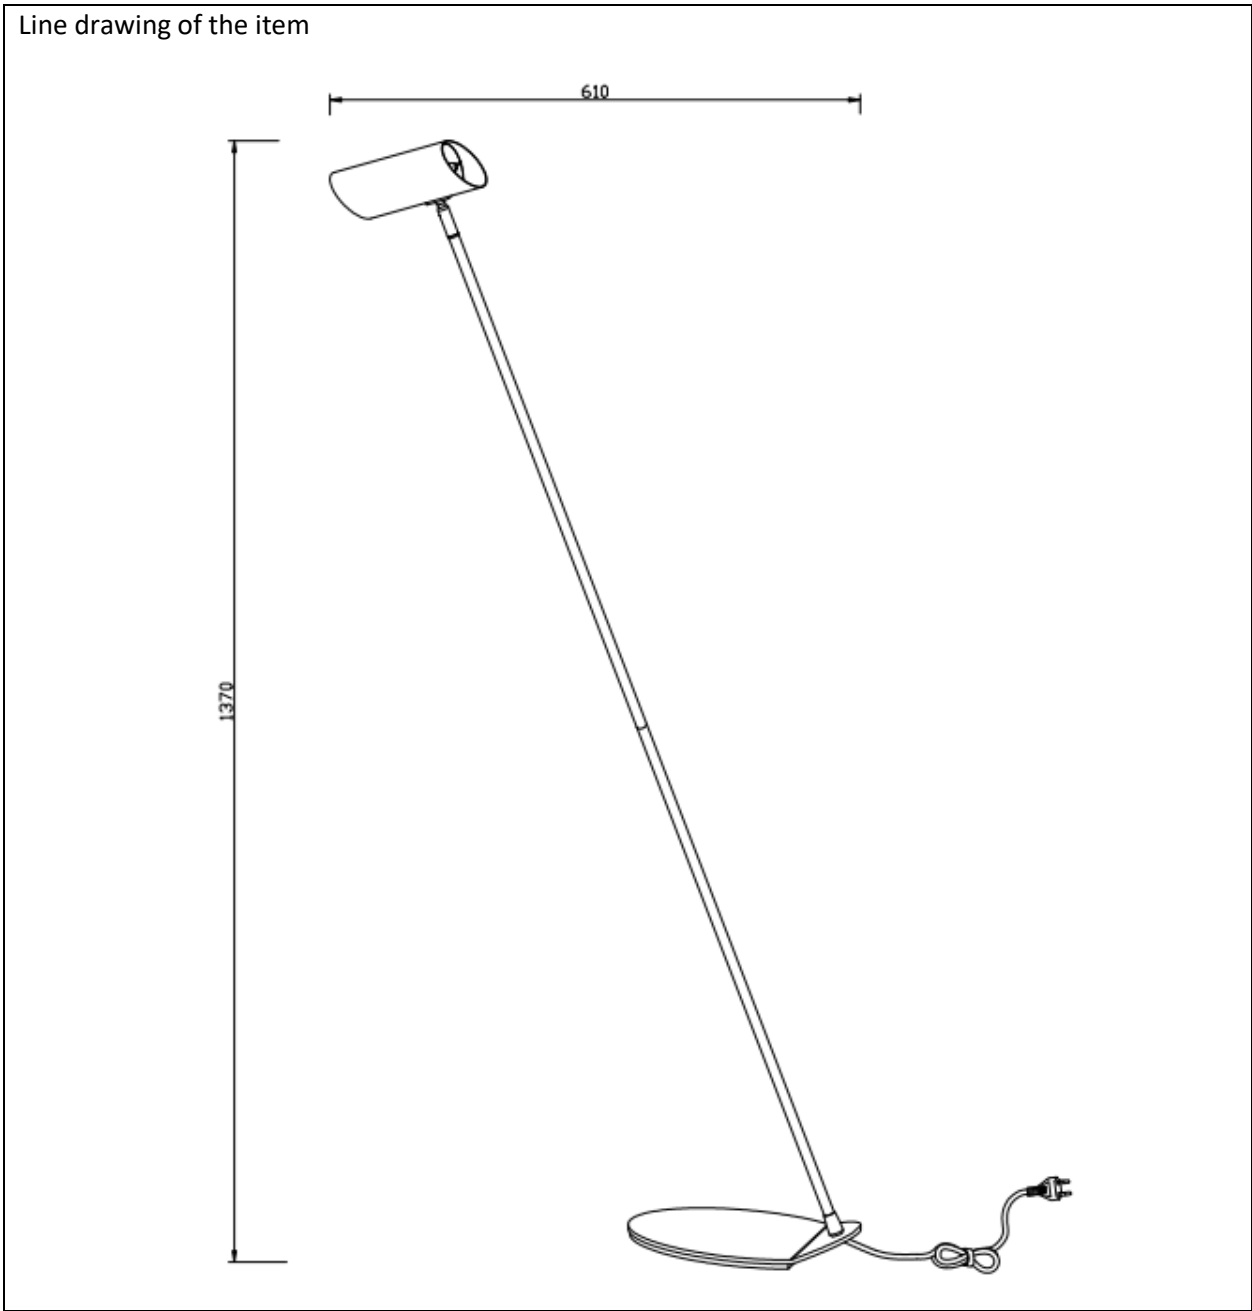

LUCIDE

Item number: 19700/01/30, 19700/01/31

Technical details

Materials used:	Metal
Color:	Matt black, Matt white
Dimmable and how is fixture dimmable	No
Size:	Height: 137cm
	Length: 61cm
	Width: 15cm
	Net weight: 3.53kg
Power requirements:	220-240V ~ 50HZ
Bulb type and maximum wattage:	GU10 LED Max.7W
Number of bulbs:	1 x GU10
IP degree:	IP20