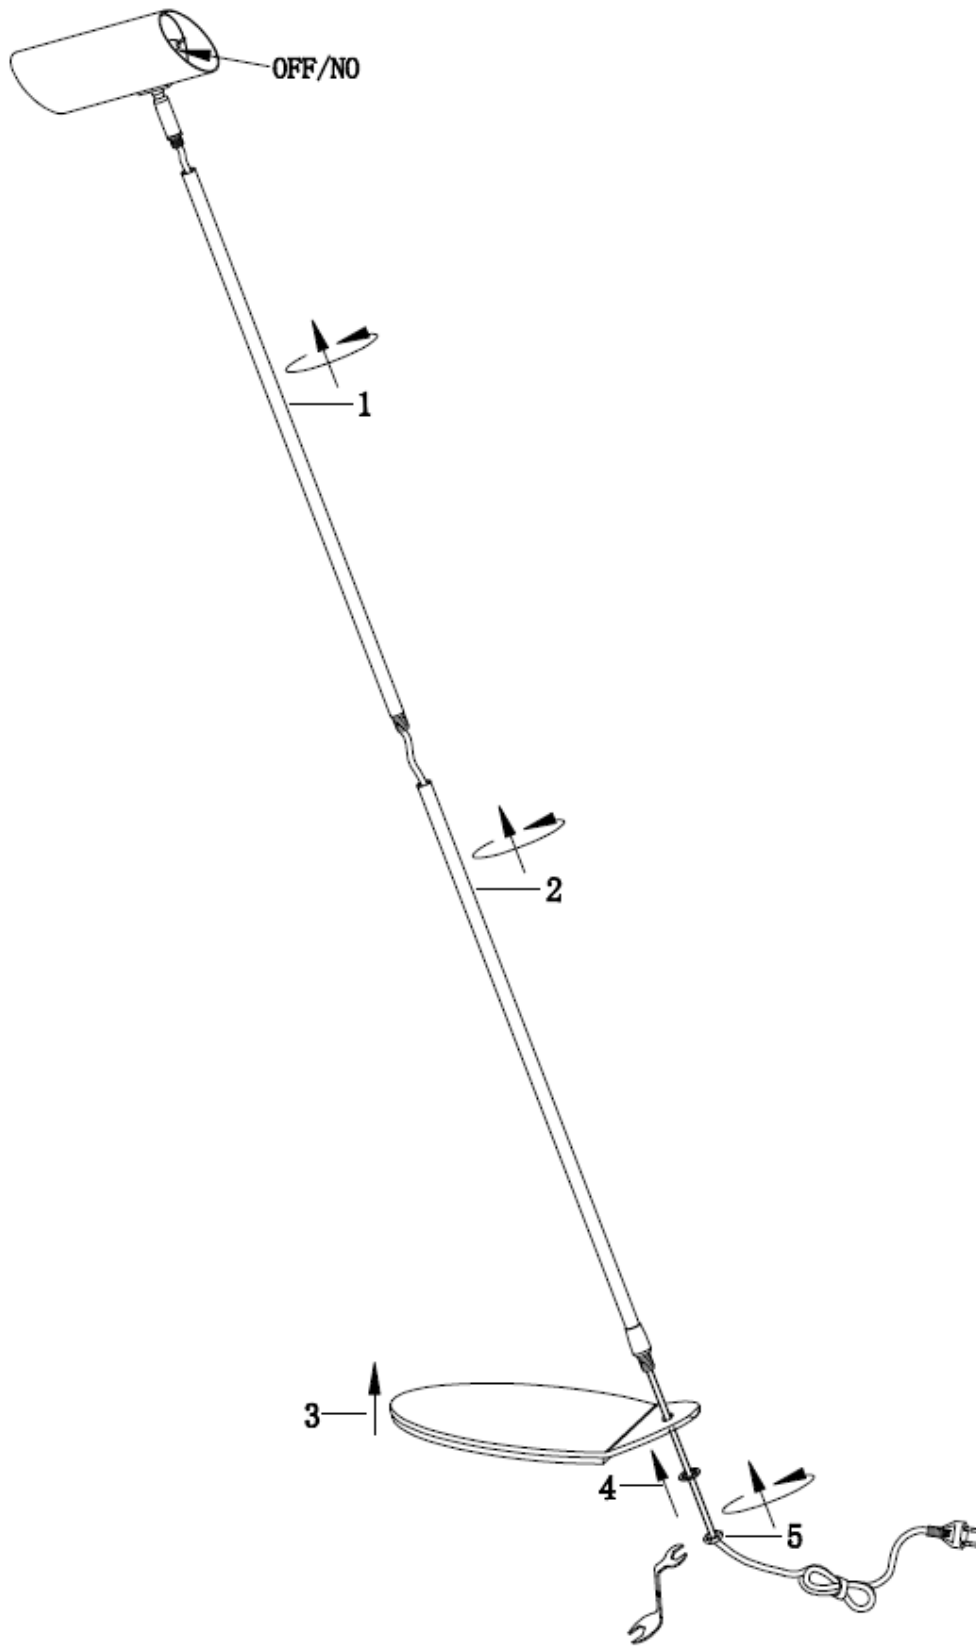

Installation drawing