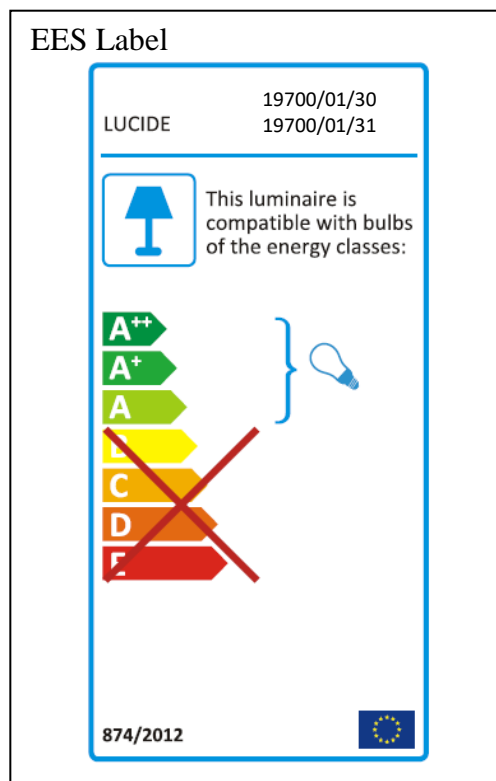

Von der Garantie ausgenommen: 1. Gebrochene Glasteile der Fassung werden nur innerhalb von 14 Tagen ab Kauf durch den Endkunden ersetzt. 2. Normaler Verschleiß, Verfärbungen aufgrund des normalen Gebrauchs. 3. Beschädigungen aufgrund externer Ursachen wie Feuer, Wasser, unsachgemäße Nutzung/ Installation oder Wartung des Produkts.

Kunden müssen das defekte Produkt/Teil und den Originalkaufbeleg einsenden, um Garantieansprüche geltend zu machen.

Deklaracja gwarancji:

LucideNV gwarantuje, że dostarczone produkty będą wolne od defektów materiałowych oraz produkcyjnych przez okres 2 lat od daty zakupu przez użytkownika końcowego, jeżeli urządzenie jest zainstalowane i prawidłowo utrzymywane zgodnie z instrukcją obsługi.

Wyłączenie z gwarancji: 1. Rozbite szkło zostanie wymienione tylko do 14 dni od momentu zakupu przez użytkownika końcowego. 2. Normalne zużycie, utrata koloru w wyniku normalnego użytkowania. 3. Uszkodzenie spowodowane czynnikami zewnętrznymi takimi, jak ogień, woda, nieprawidłowe używanie/ instalacja lub utrzymywanie produktu.

W celu uzyskania gwarancji klient musi zwrócić uszkodzony przedmiot oraz oryginalny dowód zakupu.

Other languages of the manual and further explanations can be found on our website.