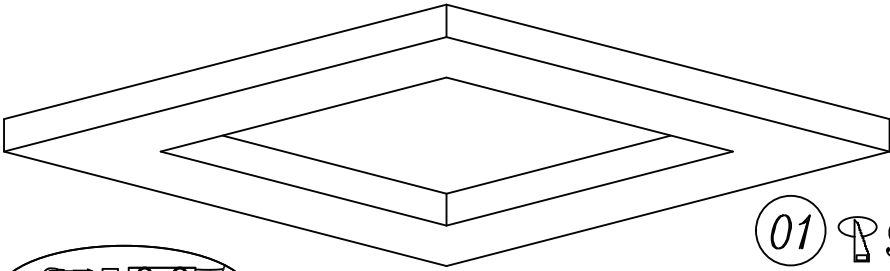

LUCIDE

Item number: 09926/01/30

Technical details

Materials used:	ALUMINIUM
Color:	BLACK
Dimmable and how is fixture dimmable	
Size:	Height: 9.3cm
	Length: 11.5cm
	Width: 11.5cm
	Net weight: 0.39kg
Power requirements:	220-240V~ 50Hz
Bulb type and maximum wattage:	GU10 MAX. 50W
Number of bulbs:	1xGU10 MAX. 50W
IP degree:	IP20