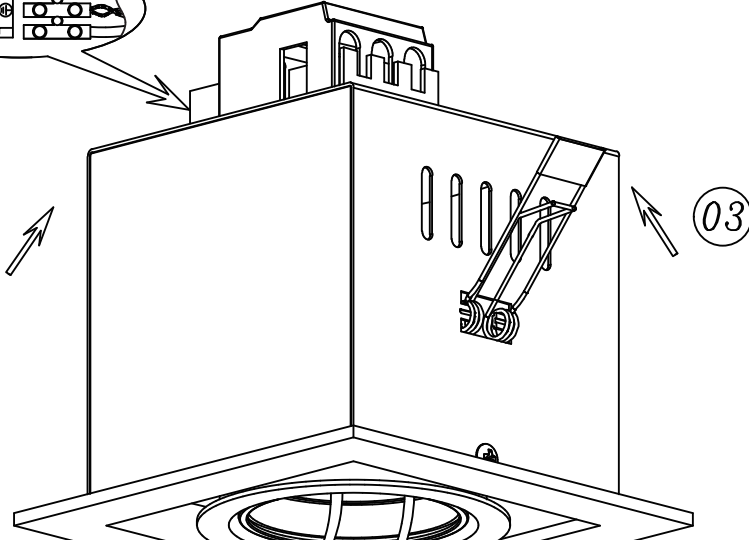

01 $\varnothing 97 \times 97 \text{mm}$

02

03

04

05

06