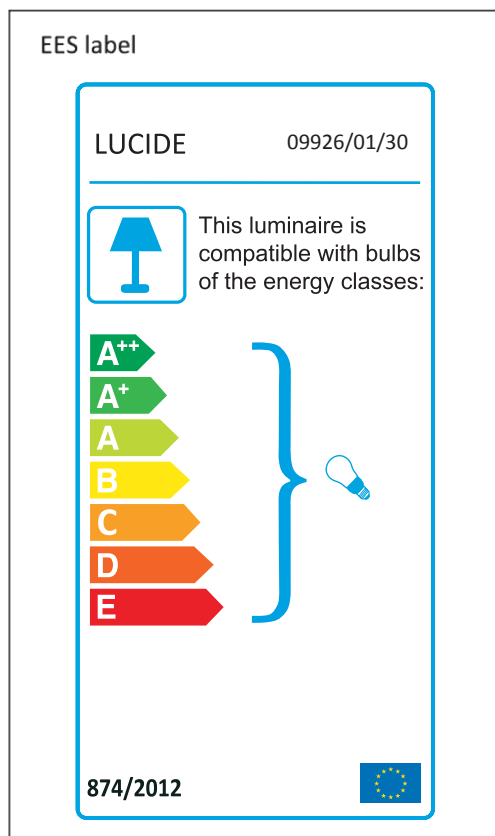

Von der Garantie ausgenommen: 1. Gebrochene Glasteile der Fassung werden nur innerhalb von 14 Tagen ab Kauf durch den Endkunden ersetzt. 2. Normaler Verschleiß, Verfärbungen aufgrund des normalen Gebrauchs. 3. Beschädigungen aufgrund externer Ursachen wie Feuer, Wasser, unsachgemäße Nutzung/ Installation oder Wartung des Produkts.

Kunden müssen das defekte Produkt/Teil und den Originalkaufbeleg einsenden, um Garantieansprüche geltend zu machen.

Deklaracja gwarancji:

LucideNV gwarantuje, że dostarczone produkty będą wolne od defektów materiałowych oraz produkcyjnych przez okres 2 lat od daty zakupu przez użytkownika końcowego, jeżeli urządzenie jest zainstalowane i prawidłowo utrzymywane zgodnie z instrukcją obsługi.

Wyłączenie z gwarancji: 1. Rozbite szkło zostanie wymienione tylko do 14 dni od momentu zakupu przez użytkownika końcowego. 2. Normalne zużycie, utrata koloru w wyniku normalnego użytkowania. 3. Uszkodzenie spowodowane czynnikami zewnętrznymi takimi, jak ogień, woda, nieprawidłowe używanie/ instalacja lub utrzymywanie produktu.

W celu uzyskania gwarancji klient musi zwrócić uszkodzony przedmiot oraz oryginalny dowód zakupu.

Other languages of the manual and further explanations can be found on our website.