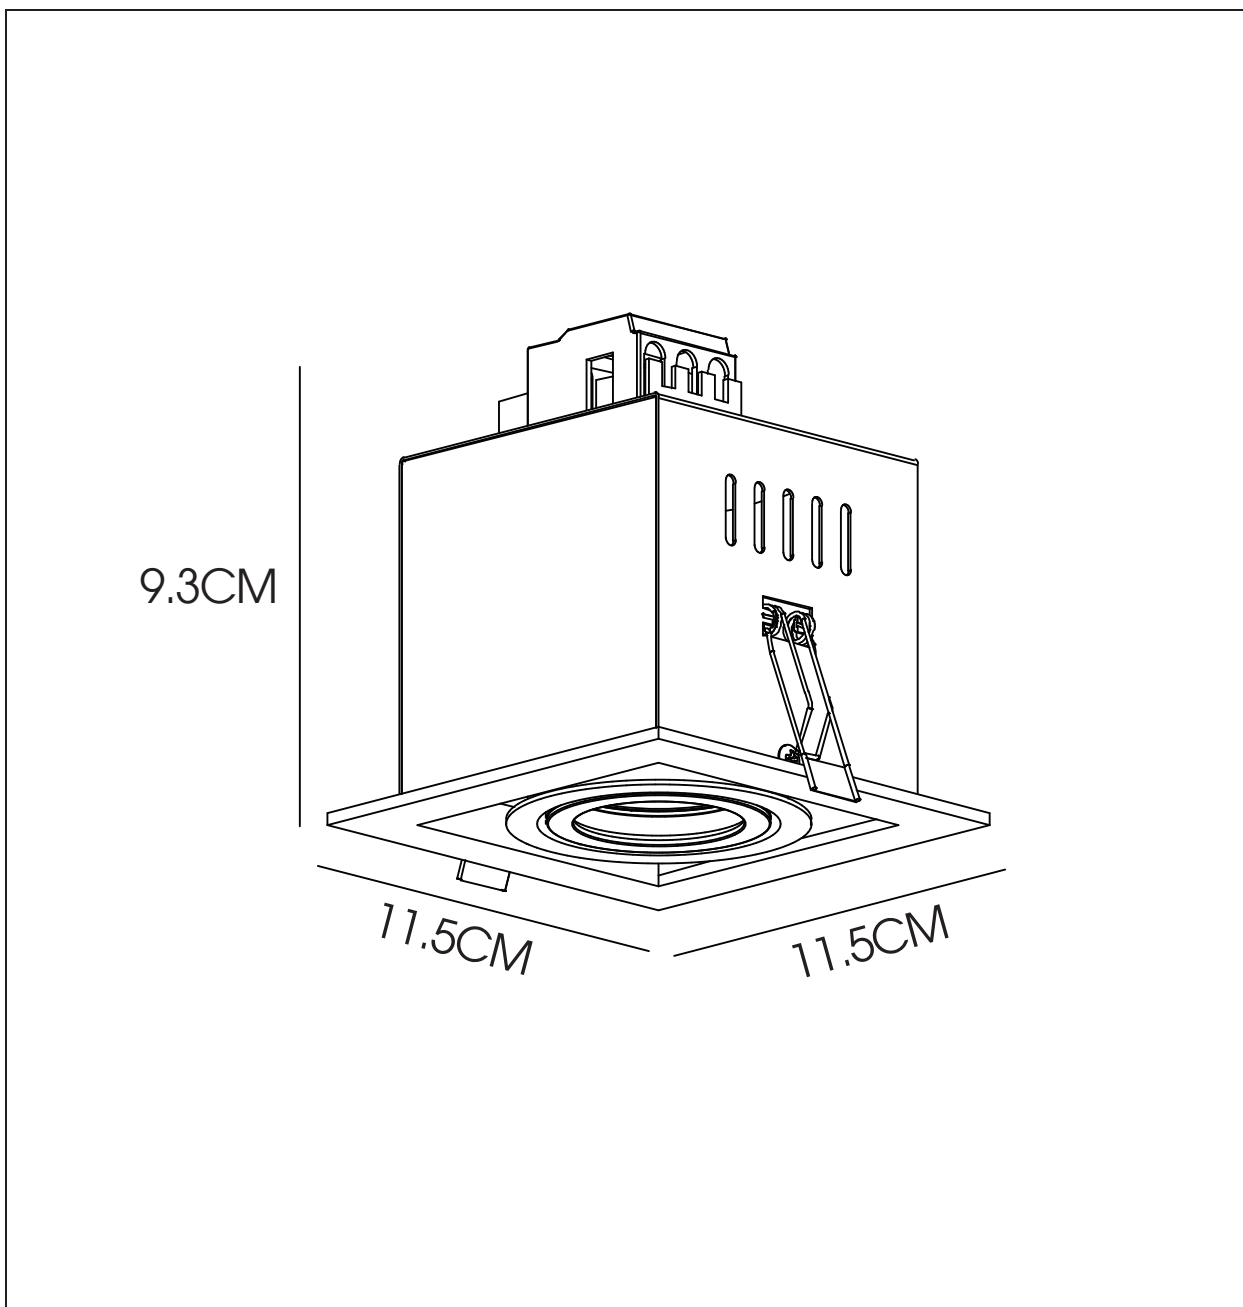

LUCIDE

Item number: 09926/01/30

Technical details

Materials used:	ALUMINIUM
Color:	BLACK
Dimmable and how is fixture dimmable	
Size:	Height: 9.3cm
	Length: 11.5cm
	Width: 11.5cm
	Net weight: 0.39kg
Power requirements:	220-240V~ 50Hz
Bulb type and maximum wattage:	GU10 MAX. 50W
Number of bulbs:	1xGU10 MAX. 50W
IP degree:	IP20