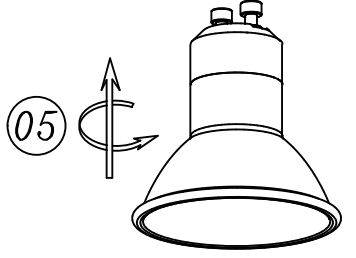

01 $\varnothing 97 \times 97 \text{mm}$

02

03

04

05

06