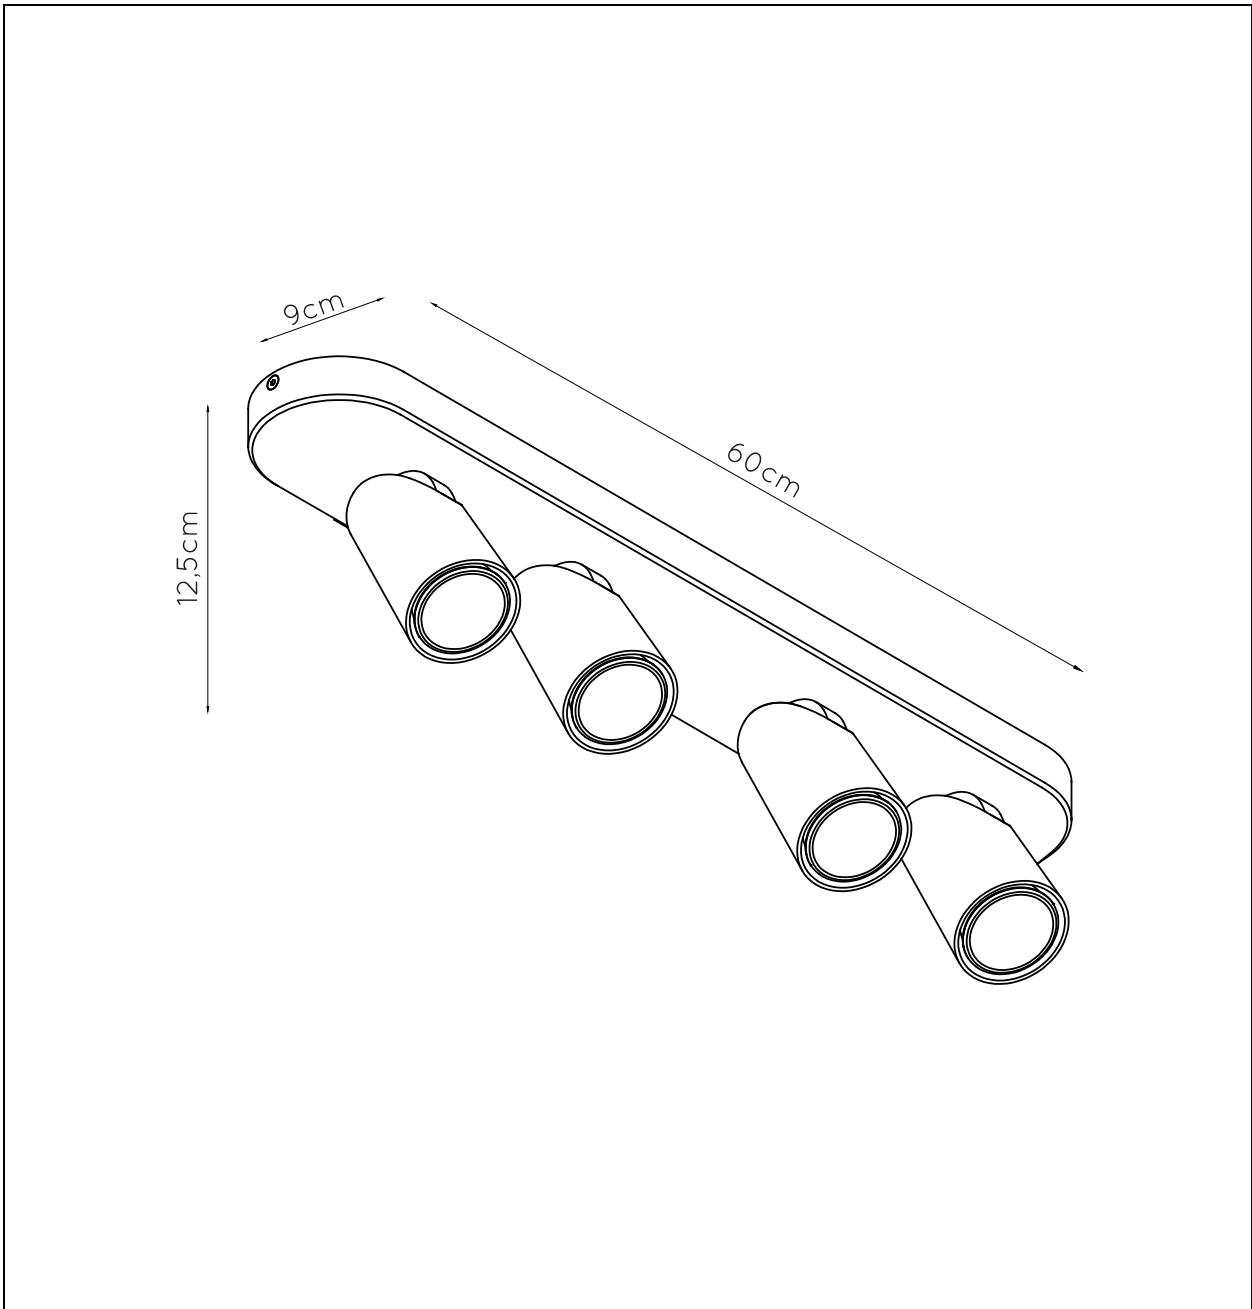

LUCIDE

Item number: 23954/21/30
23954/21/31

Technical details

Materials used:	Aluminium
Color:	Black / White
Dimmable and how is fixture dimmable	Yes, Dim to warm
Size:	Height: 12.5cm
	Length: 60cm
	Width: 9cm
	Net weight: 1.8kg
Power requirements:	220-240V~50Hz
Bulb type and maximum wattage:	GU10 Max. 5W LED
Number of bulbs:	4xGU10
IP degree:	IP20