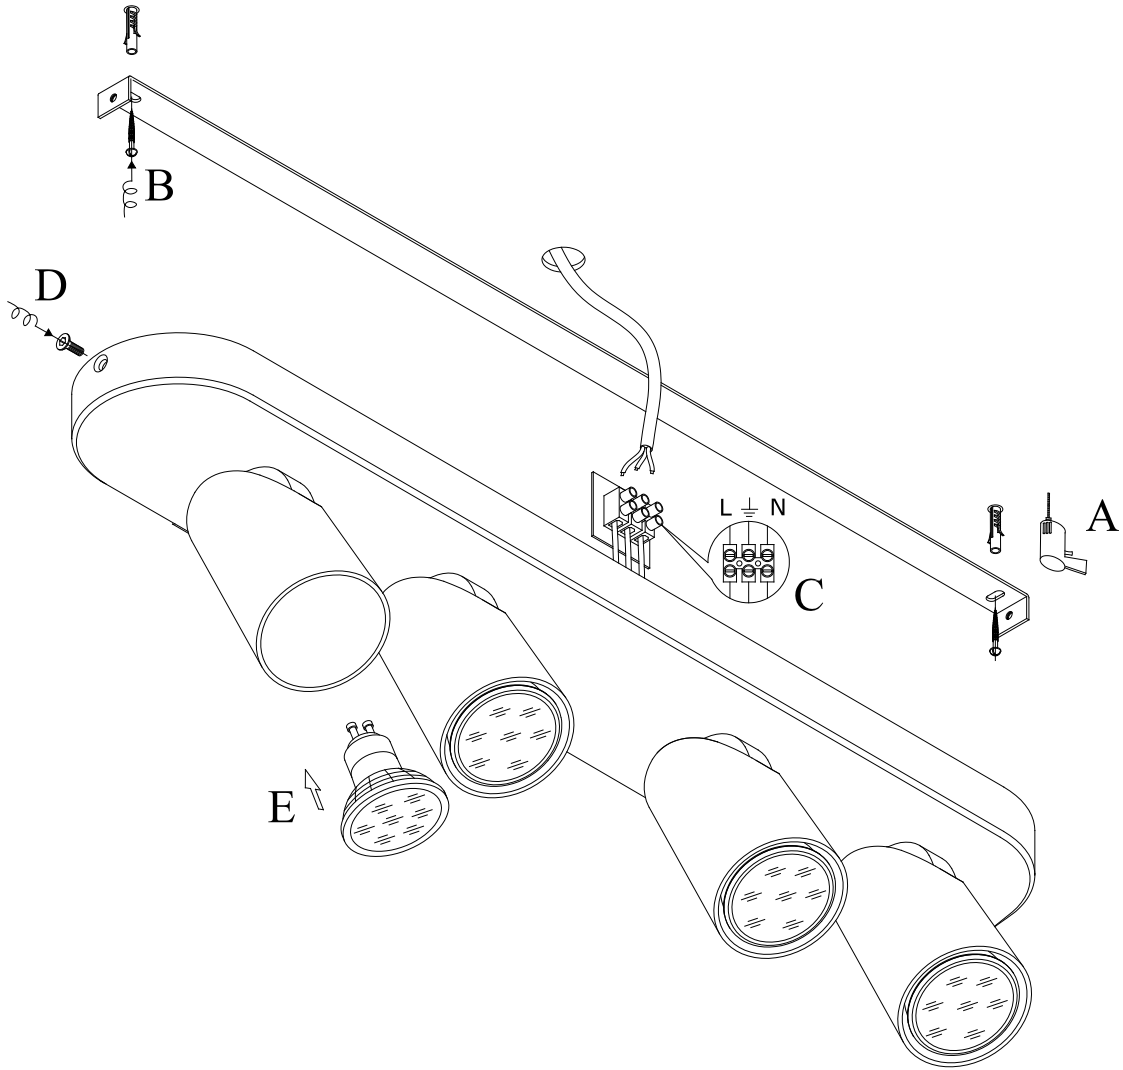

LUCIDE

Item number: 23954/21/30
23954/21/31

Technical details

Materials used:	Aluminium
Color:	Black / White
Dimmable and how is fixture dimmable	Yes, Dim to warm
Size:	Height: 12.5cm
	Length: 60cm
	Width: 9cm
	Net weight: 1.8kg
Power requirements:	220-240V~50Hz
Bulb type and maximum wattage:	GU10 Max. 5W LED
Number of bulbs:	4xGU10
IP degree:	IP20