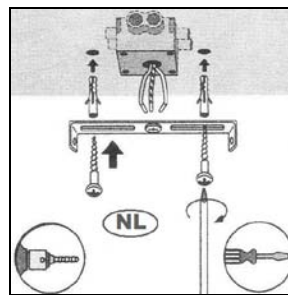

LUCIDE

Item number: 23954/21/30
23954/21/31

Technical details

Materials used:	Aluminium
Color:	Black / White
Dimmable and how is fixture dimmable	Yes, Dim to warm
Size:	Height: 12.5cm
	Length: 60cm
	Width: 9cm
	Net weight: 1.8kg
Power requirements:	220-240V~50Hz
Bulb type and maximum wattage:	GU10 Max. 5W LED
Number of bulbs:	4xGU10
IP degree:	IP20