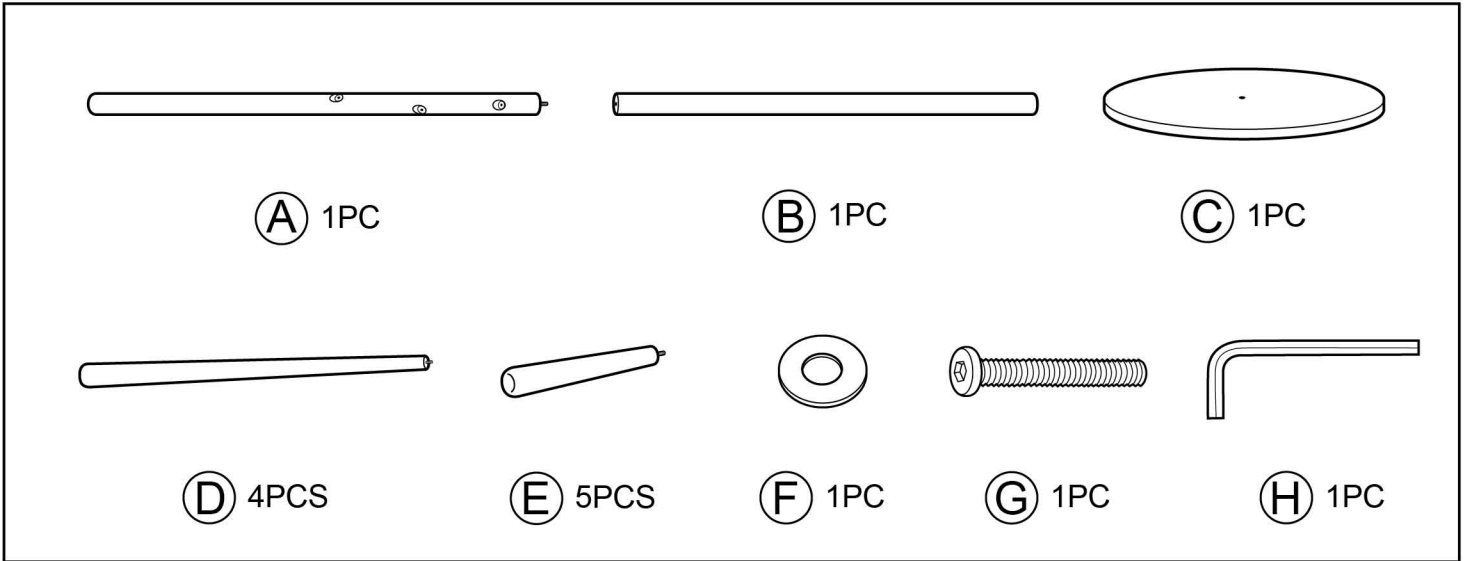

Assembly instructions

7100005 COAT RACK TABLE TREE WHITE

ZUIVER^o

CAUTION : DO NOT TIGHTEN SCREWS COMPLETELY UNTIL ALL THE SCREWS ARE FIXED IN THE CORRECT POSITION. TO MAINTAIN YOUR PRODUCT, WE RECOMMEND THAT YOU TAKE EXTRA CARE BY USING COASTERS FOR PROTECTION AND IN CASE OF SPILLING, CLEAN DIRECTLY.