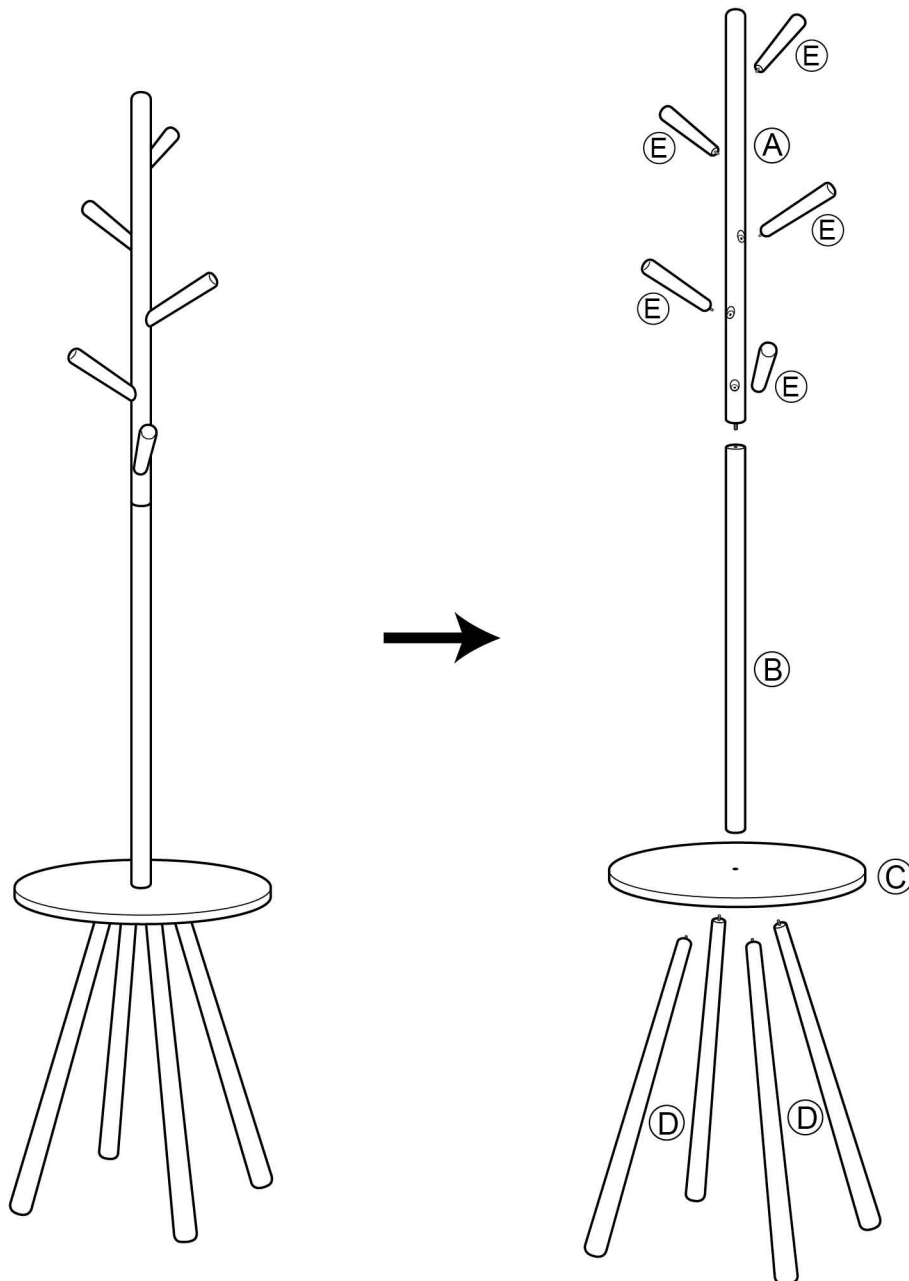

Assembly instructions

7100005 COAT RACK TABLE TREE WHITE

ZUIVER^o

CAUTION : DO NOT TIGHTEN SCREWS COMPLETELY UNTIL ALL THE SCREWS ARE FIXED IN THE CORRECT POSITION. TO MAINTAIN YOUR PRODUCT, WE RECOMMEND THAT YOU TAKE EXTRA CARE BY USING COASTERS FOR PROTECTION AND IN CASE OF SPILLING, CLEAN DIRECTLY.

1

2

3

4

5