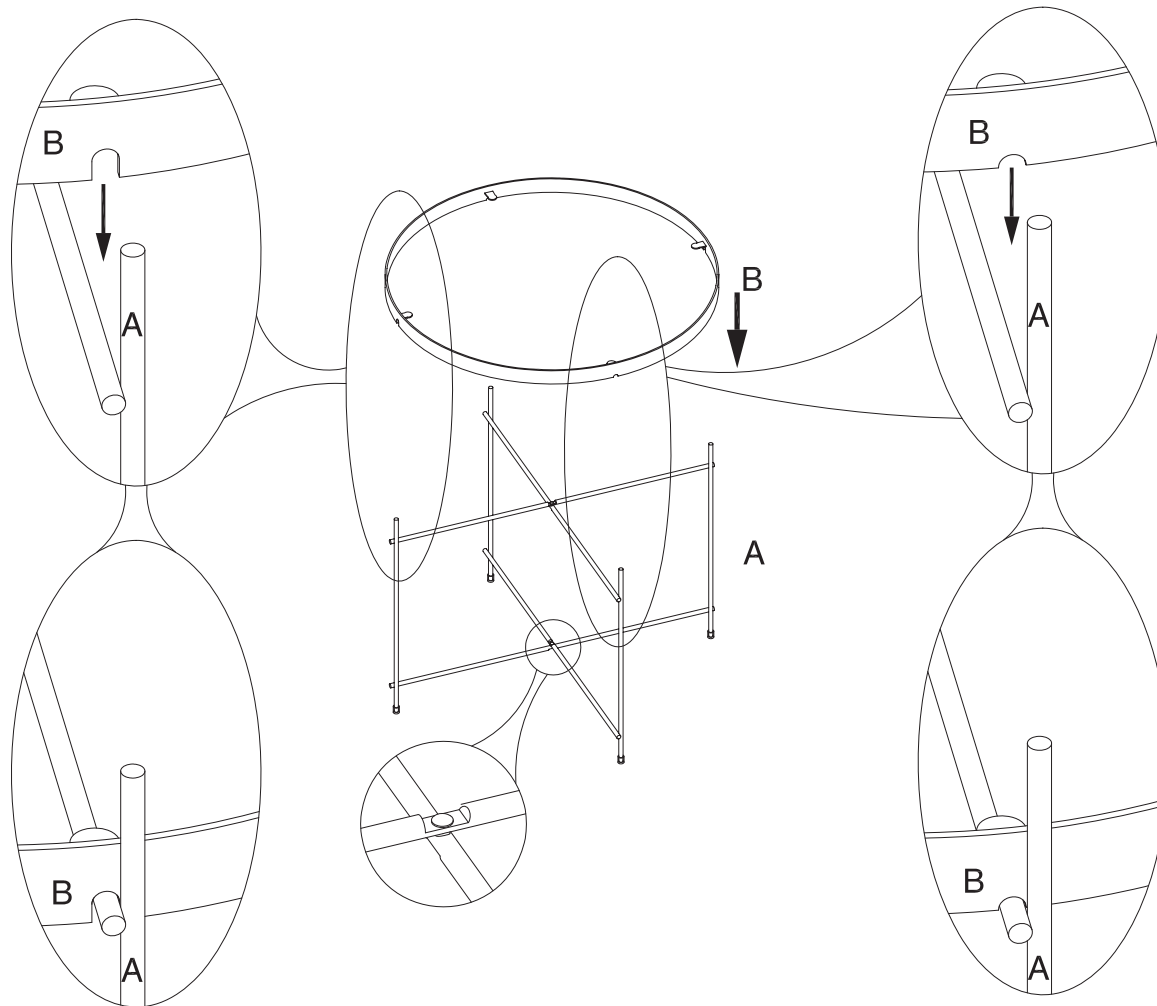

Side Table Cupid Large

zUIVER^o

#1

#2

A	B	C	D
63.2 x 40 x 4cm	Ø61 x 3cm	Ø60 x 0.5cm	Ø12 x 4mm
x 1	x 1	x 1	x 4