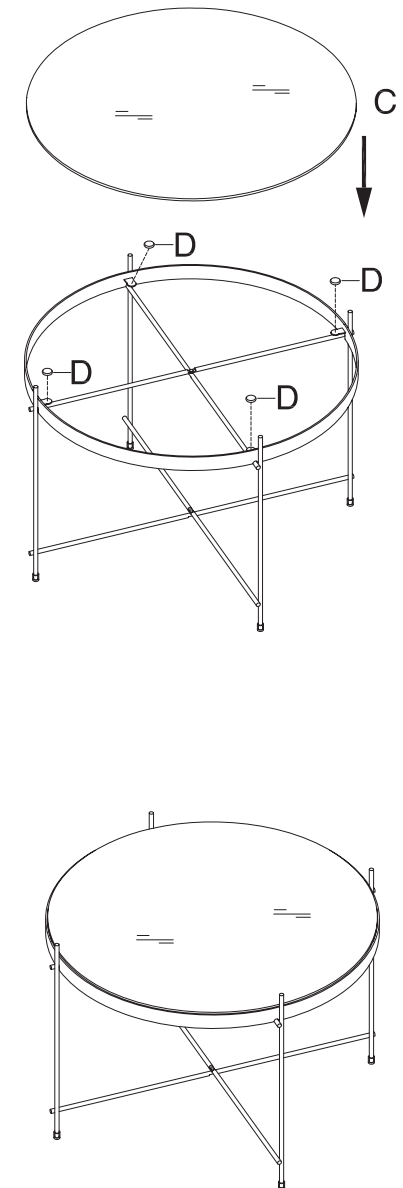

Side Table Cupid Large

zUIVER^o

#1

#2

A	B	C	D
63.2 x 40 x 4cm	Ø61 x 3cm	Ø60 x 0.5cm	Ø12 x 4mm
x 1	x 1	x 1	x 4