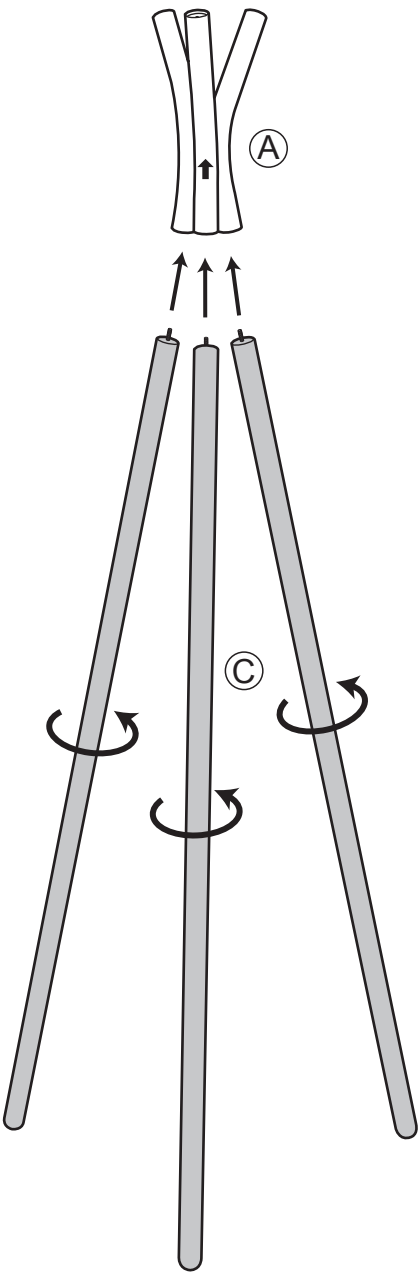

# Assembly instructions

ZUIVER<sup>o</sup>

7100006 COAT RACK PINNACLE WHITE

7100007 COAT RACK PINNACLE DARK GREY

1

2

3