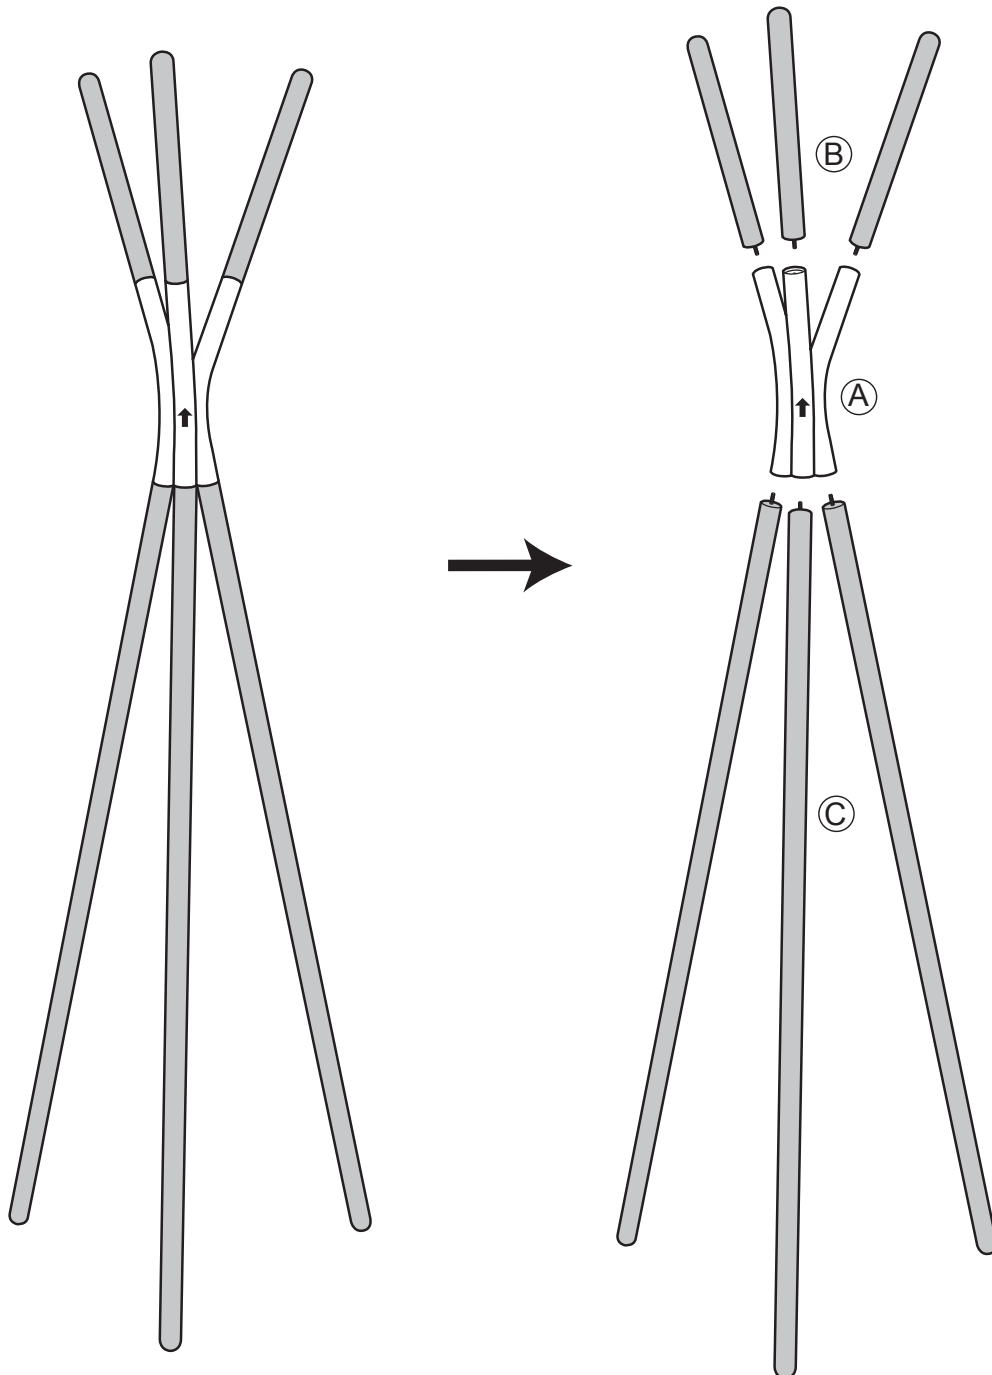

# Assembly instructions

ZUIVER<sup>o</sup>

7100006 COAT RACK PINNACLE WHITE

7100007 COAT RACK PINNACLE DARK GREY

1

2

3