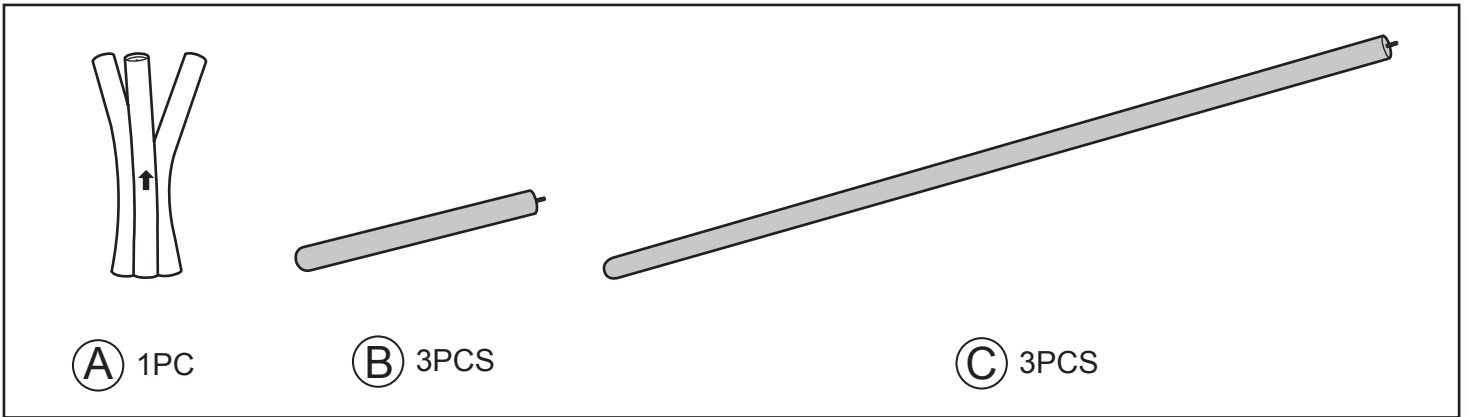

# Assembly instructions

ZUIVER<sup>o</sup>

7100006 COAT RACK PINNACLE WHITE

7100007 COAT RACK PINNACLE DARK GREY

1

2

3