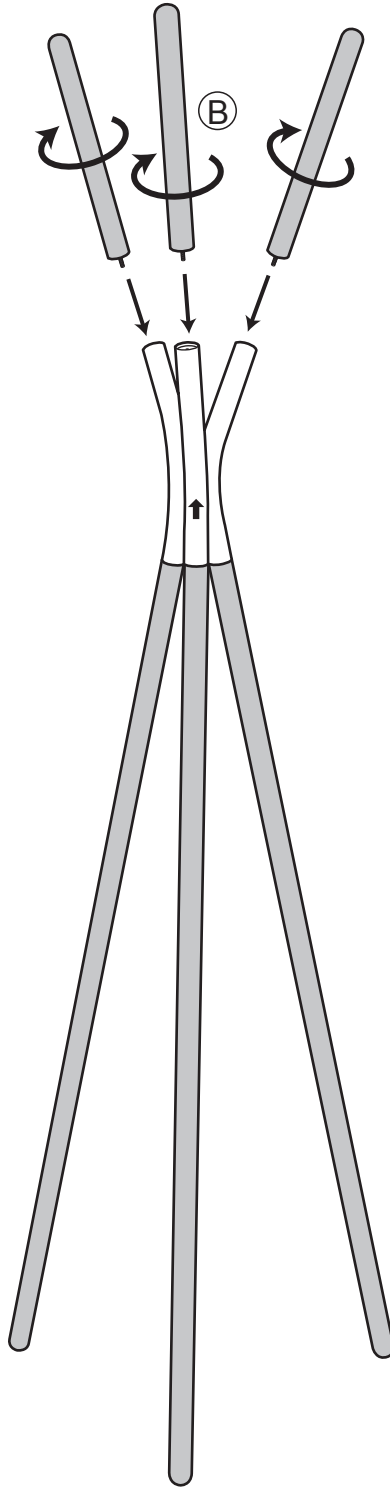

# Assembly instructions

ZUIVER<sup>o</sup>

7100006 COAT RACK PINNACLE WHITE

7100007 COAT RACK PINNACLE DARK GREY

1

2

3